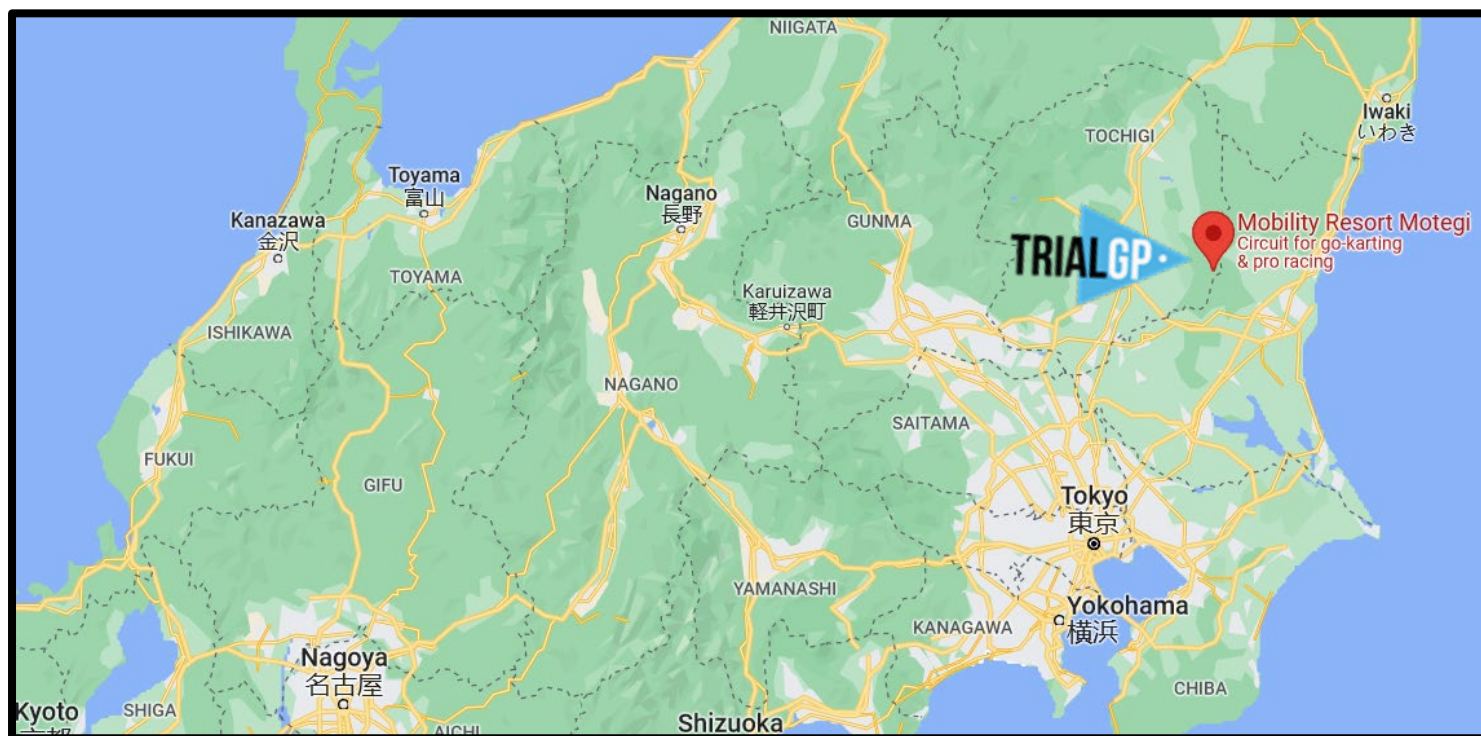

TRIALGP of JAPAN - RND 1 - 15-17/05/2026

VENUE INFORMATION

VENUE / PADDOCK LOCATION

Mobility Resort Motegi
120-1 Hiyama, Motegi-machi,
Haga-gun, Tochigi,
321-3597, Japan

ACCESS

Narita Airport 130Km
Joban Expressway
Exit: Mito I.C.
Nearest town: Motegi-machi

LOCAL HOTELS

Mobility Resort Motegi Hotel

OTHER ACCOMMODATION

<https://t.ly/BXly4>

TICKETS

<https://www.mr-motegi.jp/eng/wctrial/>

Updated: 25/11/2025

OFFICIAL PARTNERS